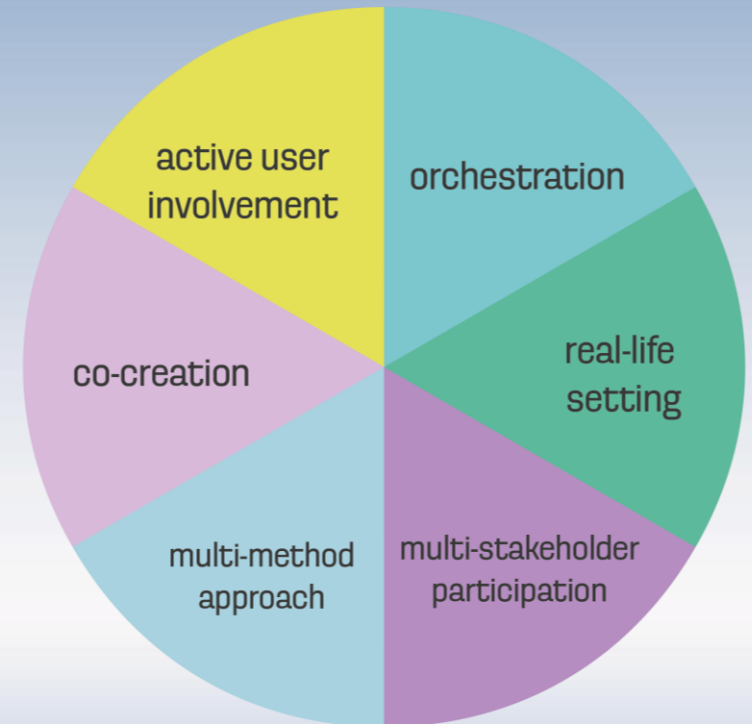

# Vision

***Enabling ICT focus on research and innovation  
that address context integrated technologies  
with multi-modal interactions for smart cities  
and regions***

**Anyone – Anything – Anywhere - Anytime**

# Aim

- Enabling ICT perform research about ICT as an enabler and driving force for changes and improvements of society.
- Enabling ICT gathers research resources related to the ongoing digital transformation to explore research challenges in depth and from a multiple perspectives.
- Support the development of digital innovations and research related to the development of smart cities and regions

- OUR TWO PERSPECTIVES ON SMART SOCIETY
  - TECHNOLOGY FOCUS (sensors, software & networks) (Societal testbeds)
  - SOCIAL FOCUS (global solutions with local services and citizen engagement => Urban Living Labs)