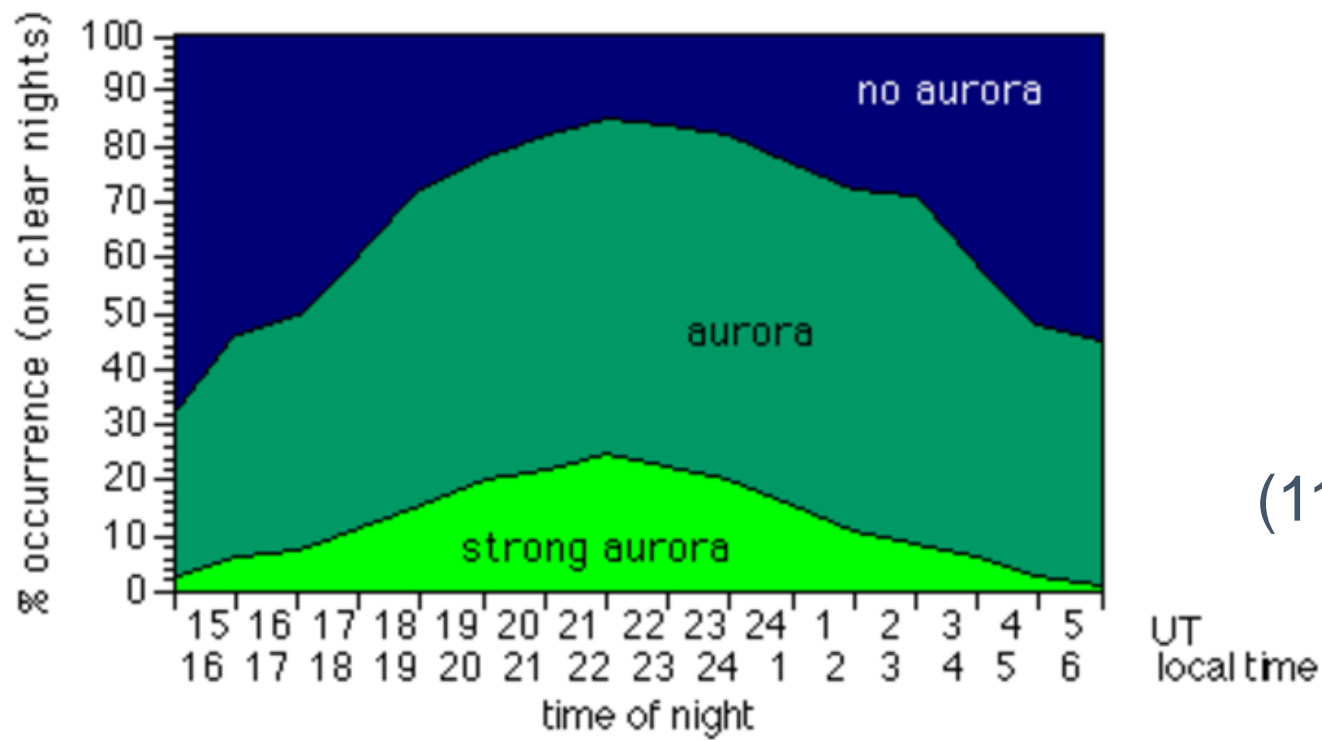

Why in Kiruna?

Natural assets:

- Space physics: the auroral oval
- Atmospheric research: the polar vortex and (sub-)arctic environment

Probability of seeing aurora in Kiruna if you watch for one hour (11-year solar cycle mean)