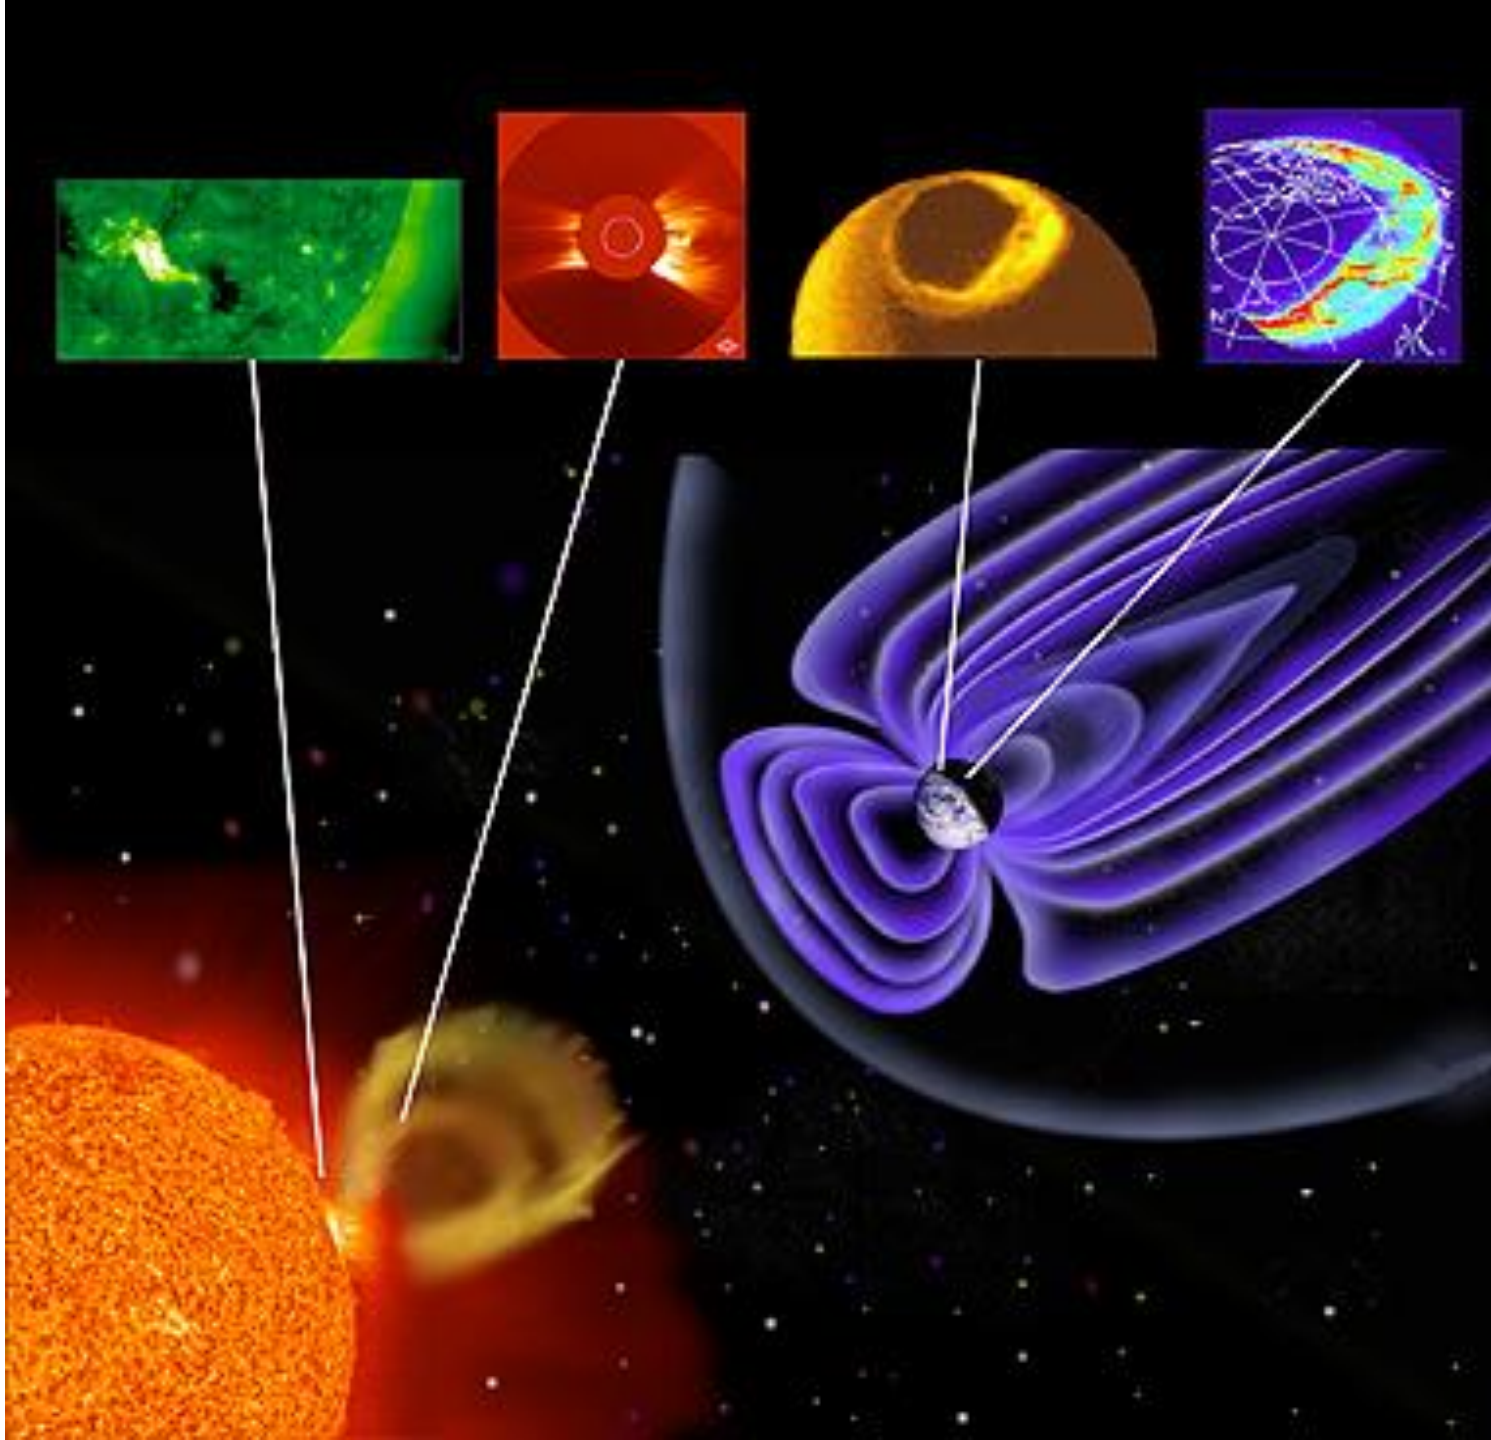

NORTHERN LIGHTS
JOHAN KERO

Head of Solar Terrestrial and Atmospheric Research

Sweden

Kiruna
IRF in Kiruna is the main office of IRF (founded in 1957). Its geographical co-ordinates are 67.84° N, 20.41° E

Umeå
IRF in Umeå studies the propagation of infra sound in the atmosphere

Uppsala
IRF in Uppsala is based in the Ångström Laboratory with Uppsala University's physics departments

Stockholm

Lund
IRF in Lund models and predicts space weather and its effects using intelligent hybrid systems

Why in Kiruna?

Natural assets:

- Space physics: the auroral oval
- Atmospheric research: the polar vortex and (sub-)arctic environment

Probability of seeing aurora in Kiruna if you watch for one hour (11-year solar cycle mean)