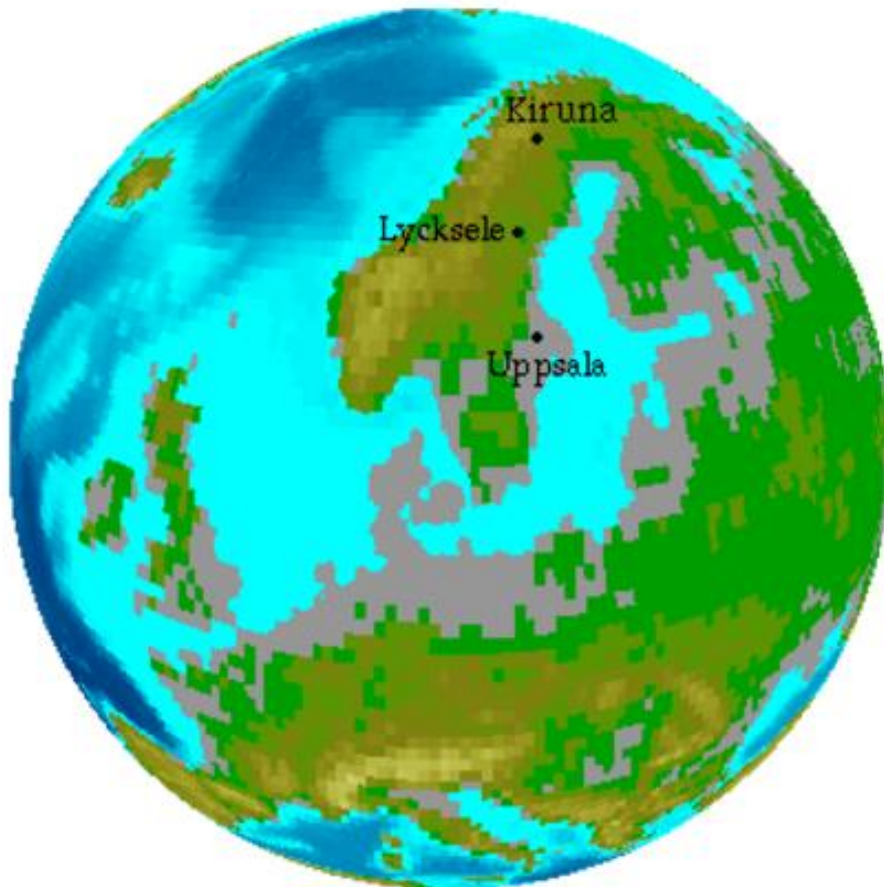

Observatory

Swedish Institute of Space Physics

Magnetometers | Riometers | All-sky camera | Ionosondes | Weather station | Infrasound measurements

Kiruna:

- magnetometer
- riometers
- all-sky camera
- ionosonde
- weather station
- infrasound measurements

Lycksele:

- magnetometer
- riometer
- ionosonde
- infrasound measurements

Uppsala:

- ionosonde