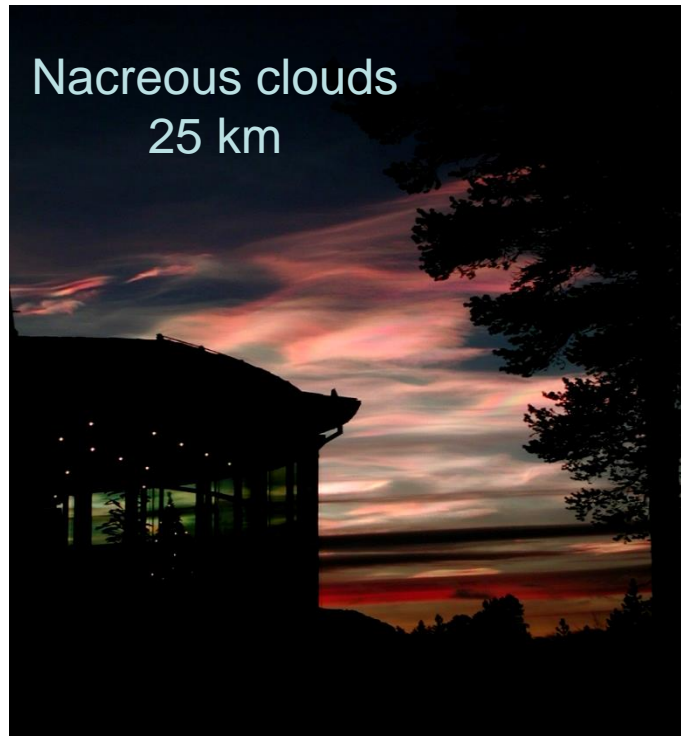

NORTHERN LIGHTS
JOHAN KERO

Head of Solar Terrestrial and Atmospheric Research

Sweden

Kiruna
IRF in Kiruna is the main office of IRF (founded in 1957). Its geographical co-ordinates are 67.84° N, 20.41° E

Umeå
IRF in Umeå studies the propagation of infra sound in the atmosphere

Uppsala
IRF in Uppsala is based in the Ångström Laboratory with Uppsala University's physics departments

Stockholm

Lund
IRF in Lund models and predicts space weather and its effects using intelligent hybrid systems

Why in Kiruna?

Natural assets:

- Space physics: the auroral oval
- Atmospheric research: the polar vortex and (sub-)arctic environment

Probability of seeing aurora in Kiruna if you watch for one hour (11-year solar cycle mean)