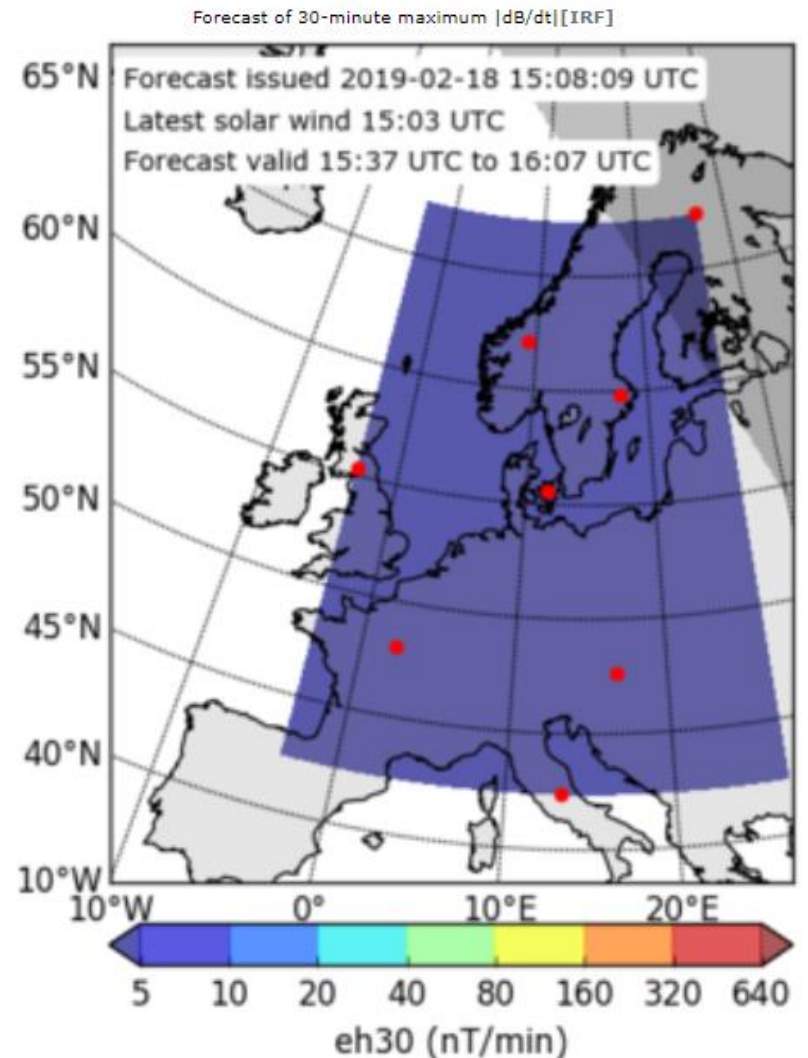

Geomagnetic Conditions Expert Service Centre

- dB/dt forecast
- Kp forecast
- Dst forecast