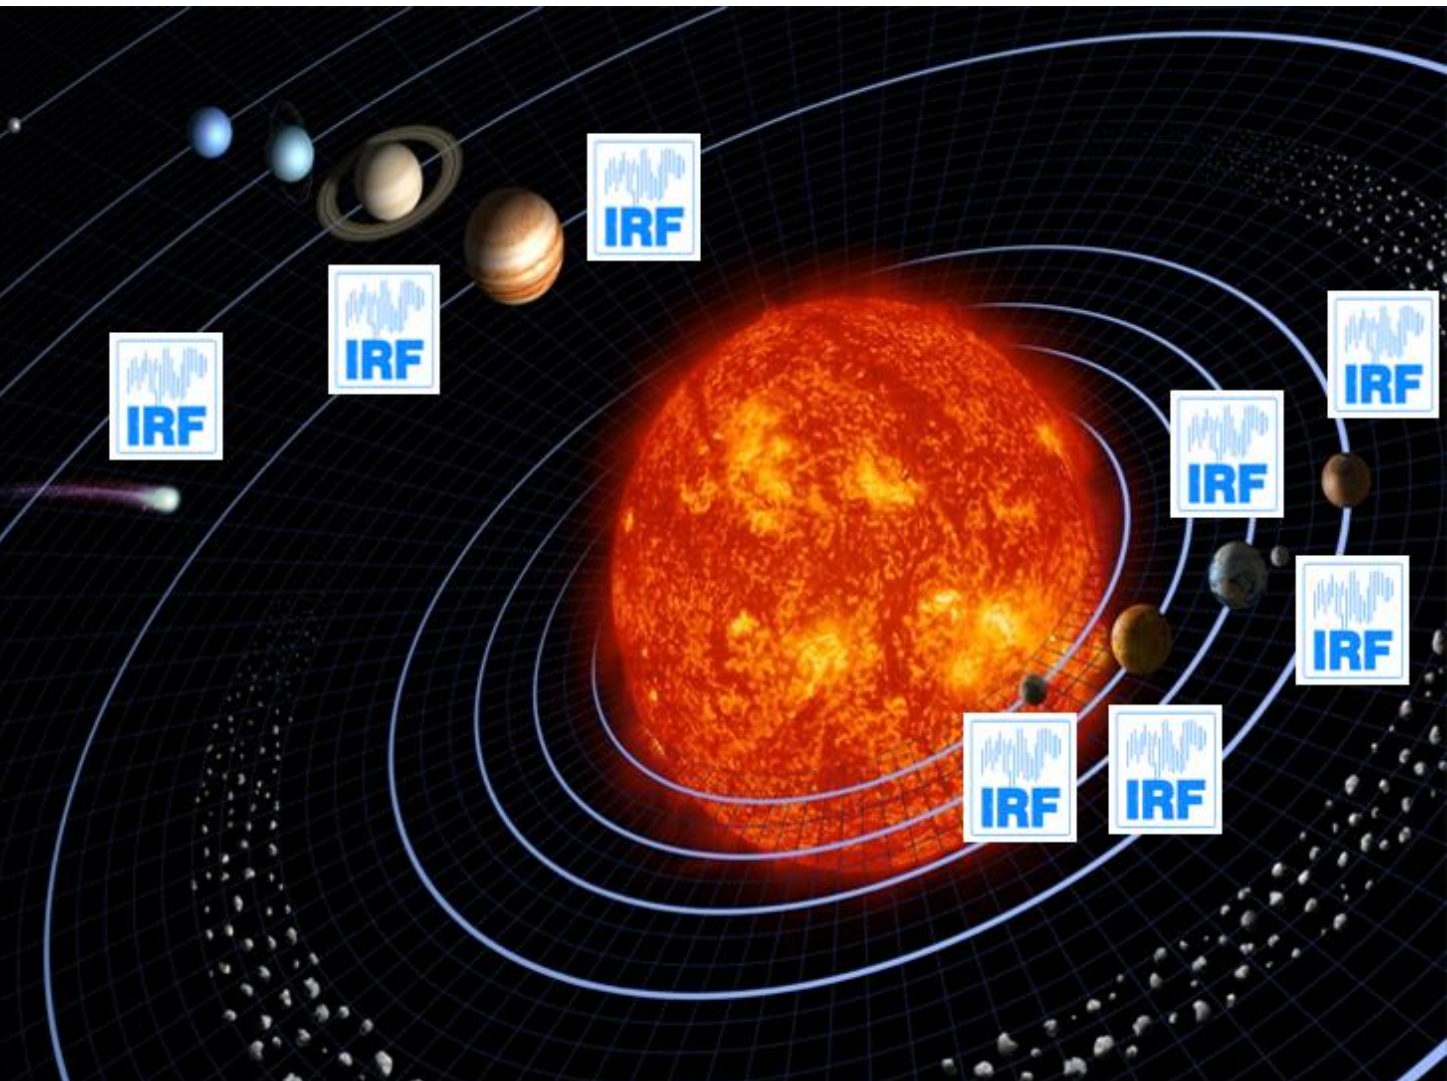

NORTHERN LIGHTS
JOHAN KERO

Head of Solar Terrestrial and Atmospheric Research

Sweden

Kiruna
IRF in Kiruna is the main office of IRF (founded in 1957). Its geographical co-ordinates are 67.84° N, 20.41° E

Umeå
IRF in Umeå studies the propagation of infra sound in the atmosphere

Uppsala
IRF in Uppsala is based in the Ångström Laboratory with Uppsala University's physics departments

Stockholm

Lund
IRF in Lund models and predicts space weather and its effects using intelligent hybrid systems

Why in Kiruna?

Natural assets:

- Space physics: the auroral oval
- Atmospheric research: the polar vortex and (sub-)arctic environment

Probability of seeing aurora in Kiruna if you watch for one hour (11-year solar cycle mean)