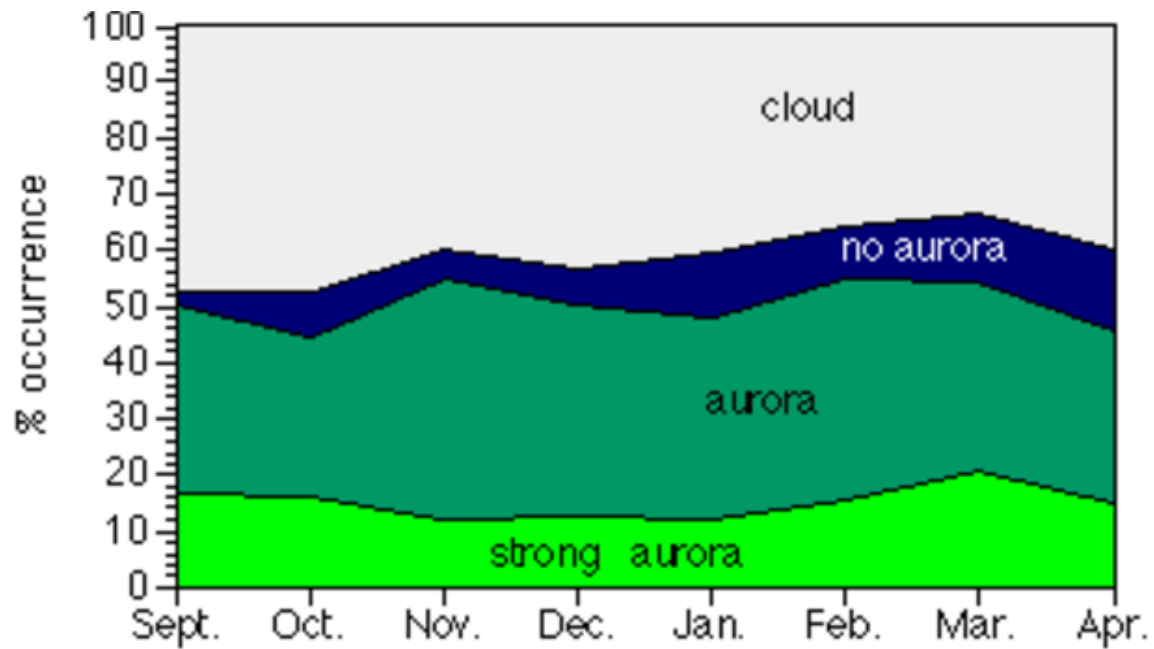

Why in Kiruna?

Natural assets:

- Space physics: the auroral oval
- Atmospheric research: the polar vortex and (sub-)arctic environment

Probability of seeing aurora in Kiruna if you watch for one hour (11-year solar cycle mean)