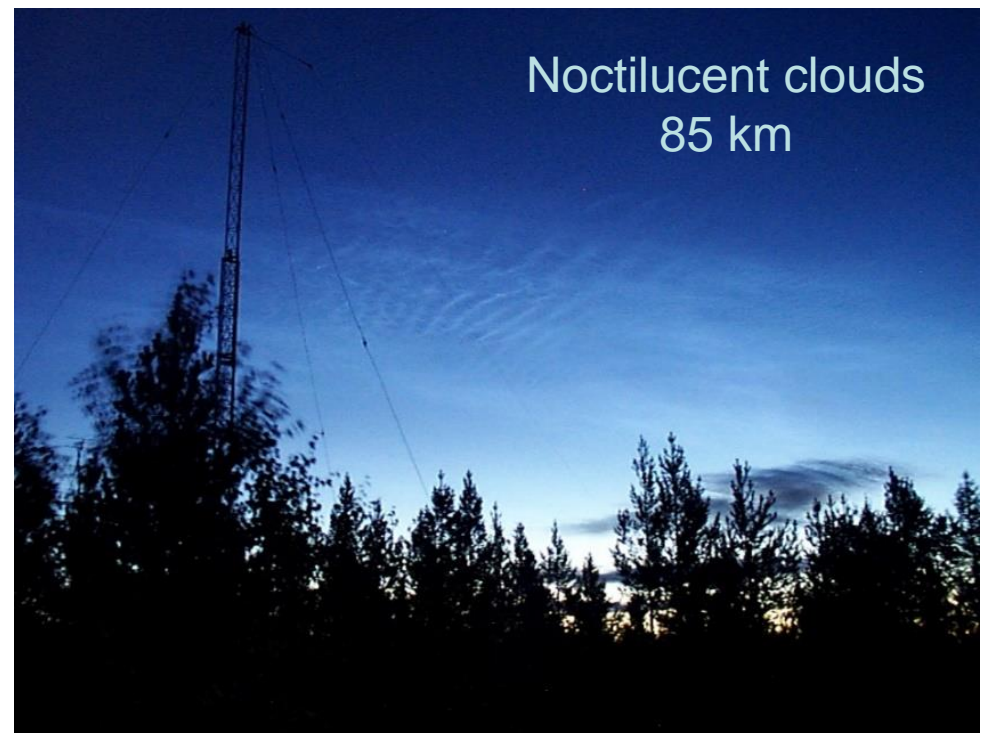

NORTHERN LIGHTS
JOHAN KERO

Head of Solar Terrestrial and Atmospheric Research

Sweden

Kiruna
IRF in Kiruna is the main office of IRF (founded in 1957). Its geographical co-ordinates are 67.84° N, 20.41° E

Umeå
IRF in Umeå studies the propagation of infra sound in the atmosphere

Uppsala
IRF in Uppsala is based in the Ångström Laboratory with Uppsala University's physics departments

Stockholm

Lund
IRF in Lund models and predicts space weather and its effects using intelligent hybrid systems

Why in Kiruna?

Natural assets:

- Space physics: the auroral oval
- Atmospheric research: the polar vortex and (sub-)arctic environment

Probability of seeing aurora in Kiruna if you watch for one hour (11-year solar cycle mean)