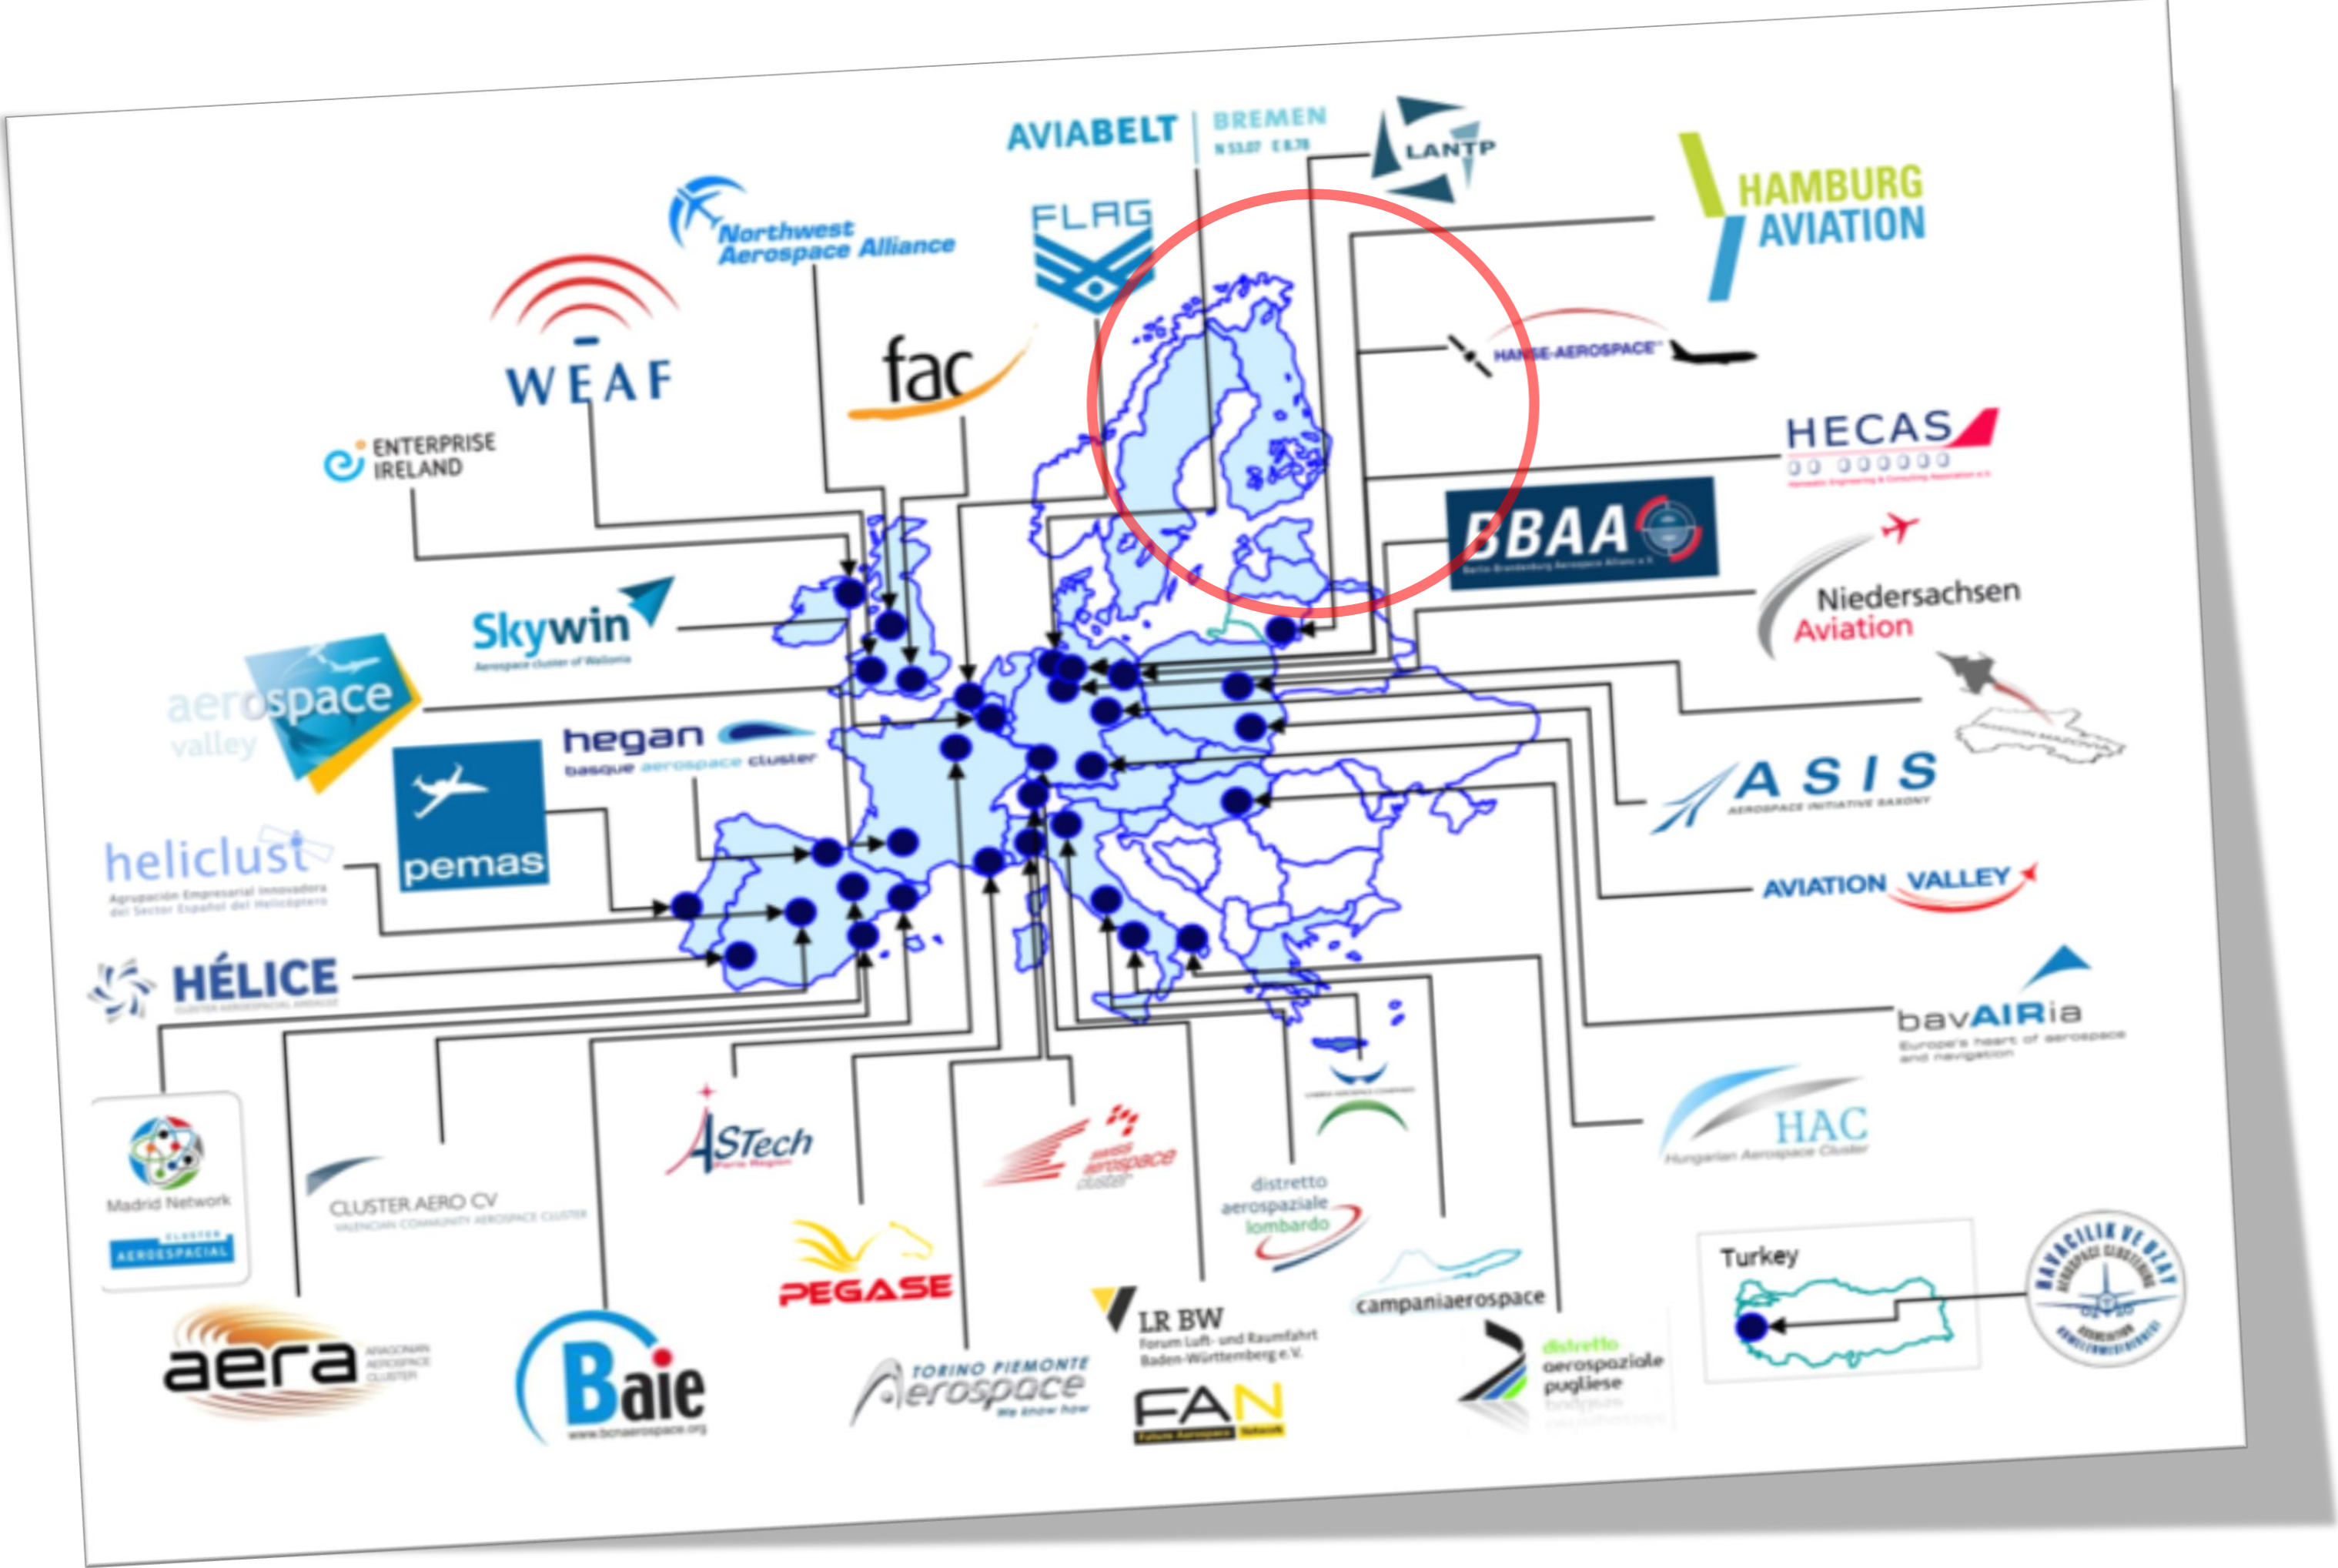

A cosmic background featuring the Earth's horizon at the bottom, a bright sun or star on the left, and a thin, glowing arc of light in the upper left. The sky is filled with stars and the Milky Way galaxy.

EUROPEAN
UNION
European Regional
Development Fund

AEROSPACE
CLUSTER
SWEDEN

Aerospace Cluster Sweden

What is Aerospace Cluster Sweden (ACS)?

Cluster with the goal to increase the business in the Aviation and Space arena!

Background and milestones for ACS

* EACP = European Aerospace Cluster Partnership

** Declaration of Intent with Sao José dos Campos Technology Park, Brazilian Aerospace Cluster

*** Evolving Sweden's future Aerospace Industry through collaboration

Aerospace clusters in Europe

AEROSPACE
CLUSTER
SWEDEN

www.aerospaceclustersweden.com

EUROPEAN
UNION
European Regional
Development Fund

ACS

- Approximately 60 members
- 7 member representatives in the board
- 3 cluster nodes
 - Linköping (East)
 - Trollhättan (West)
 - Kiruna (North)