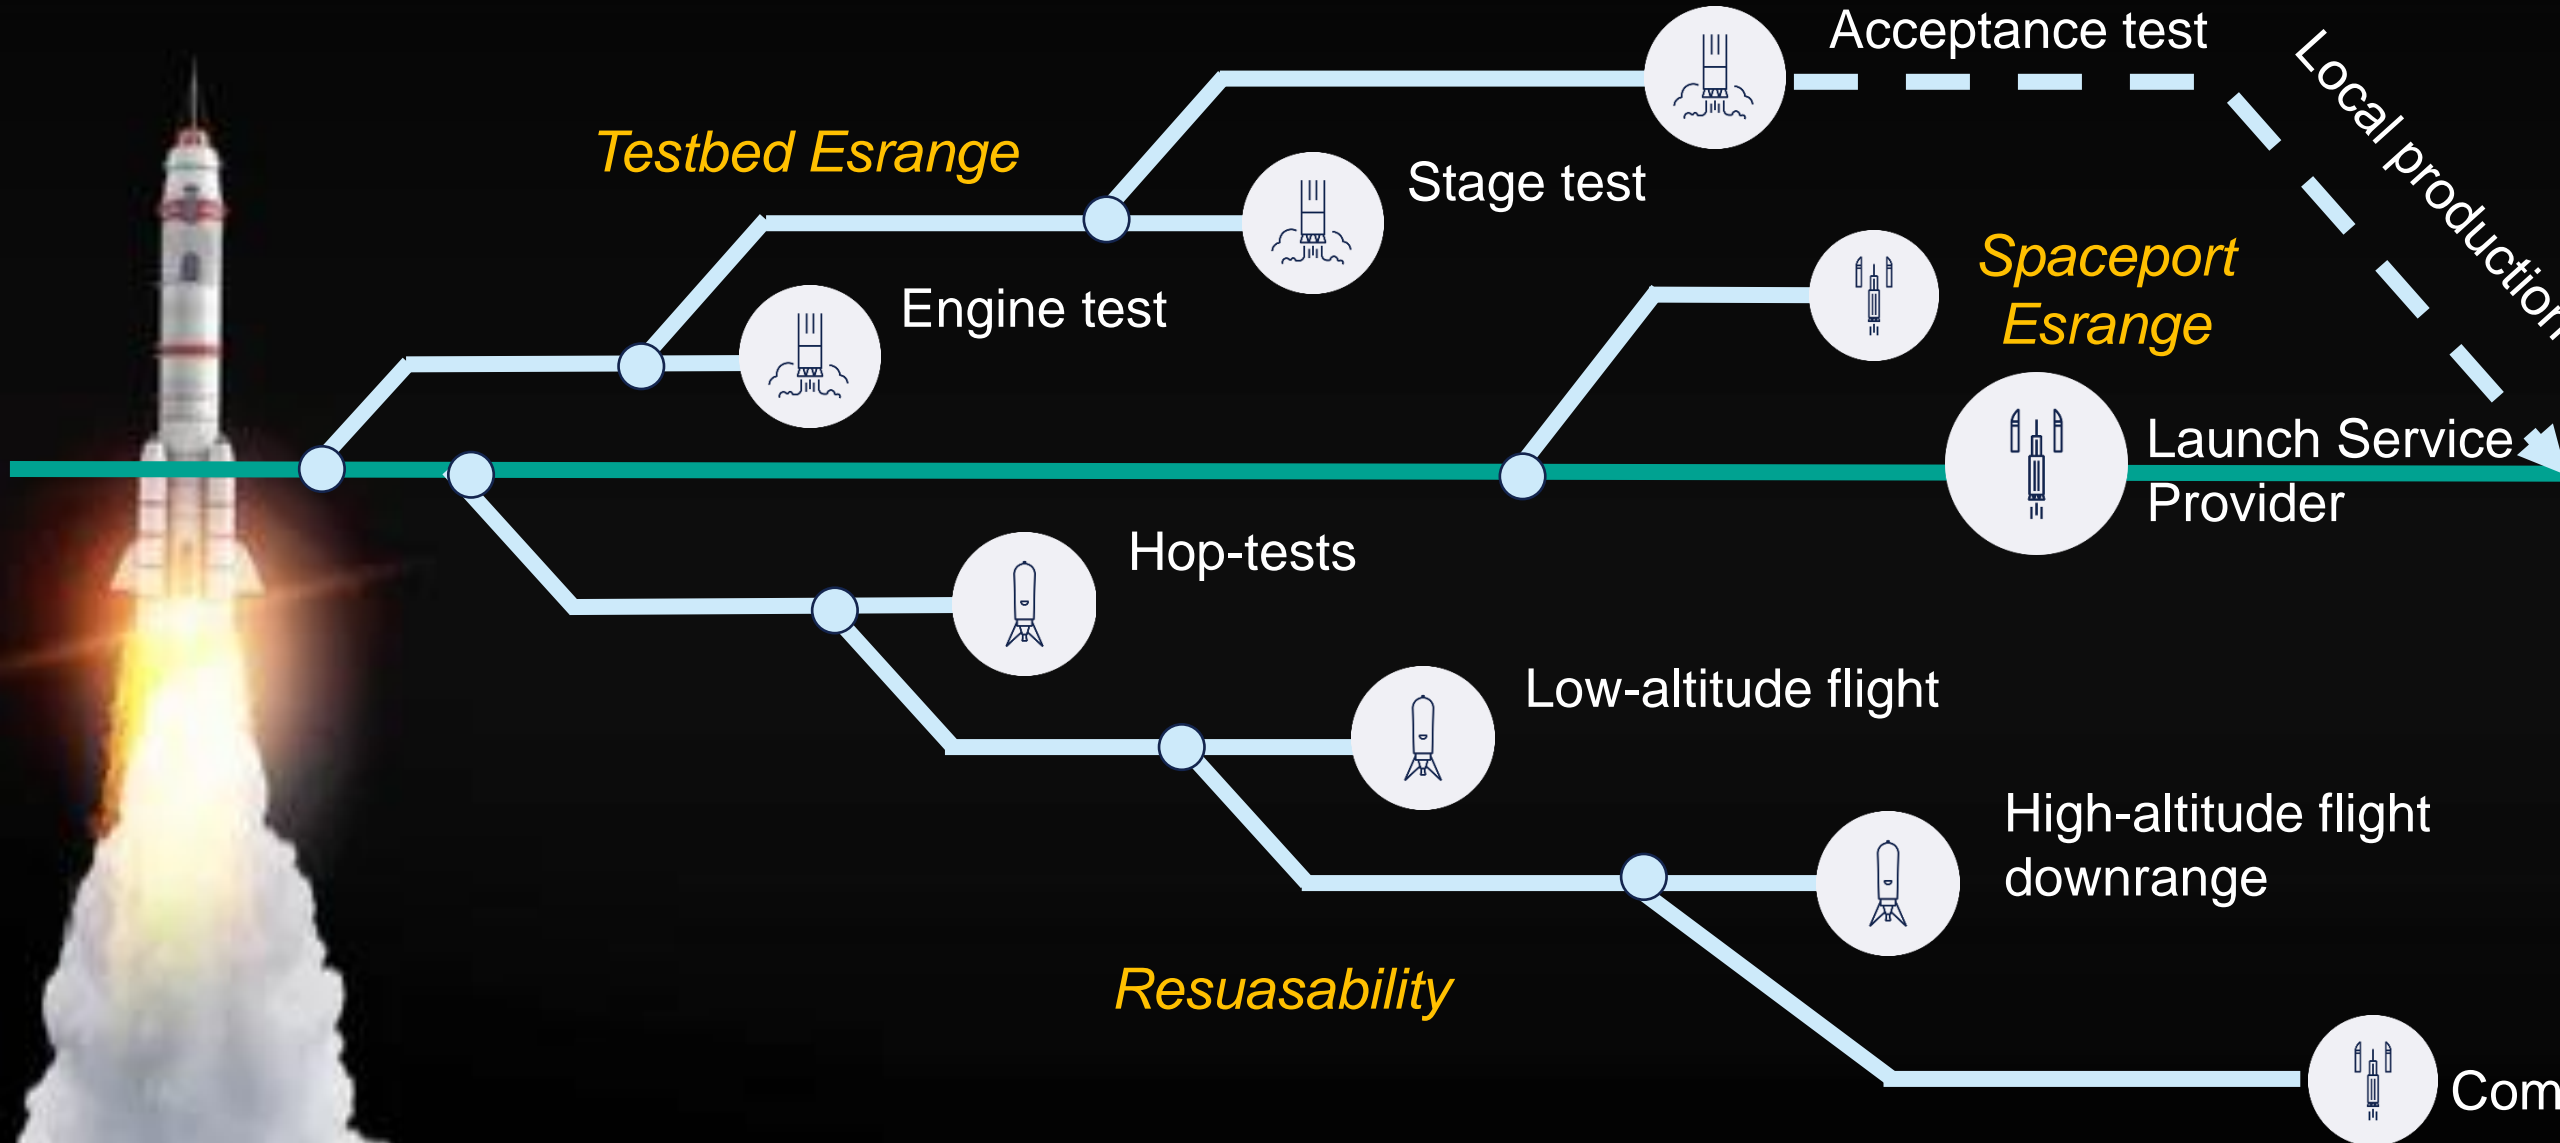

Capability Roadmap

So far...