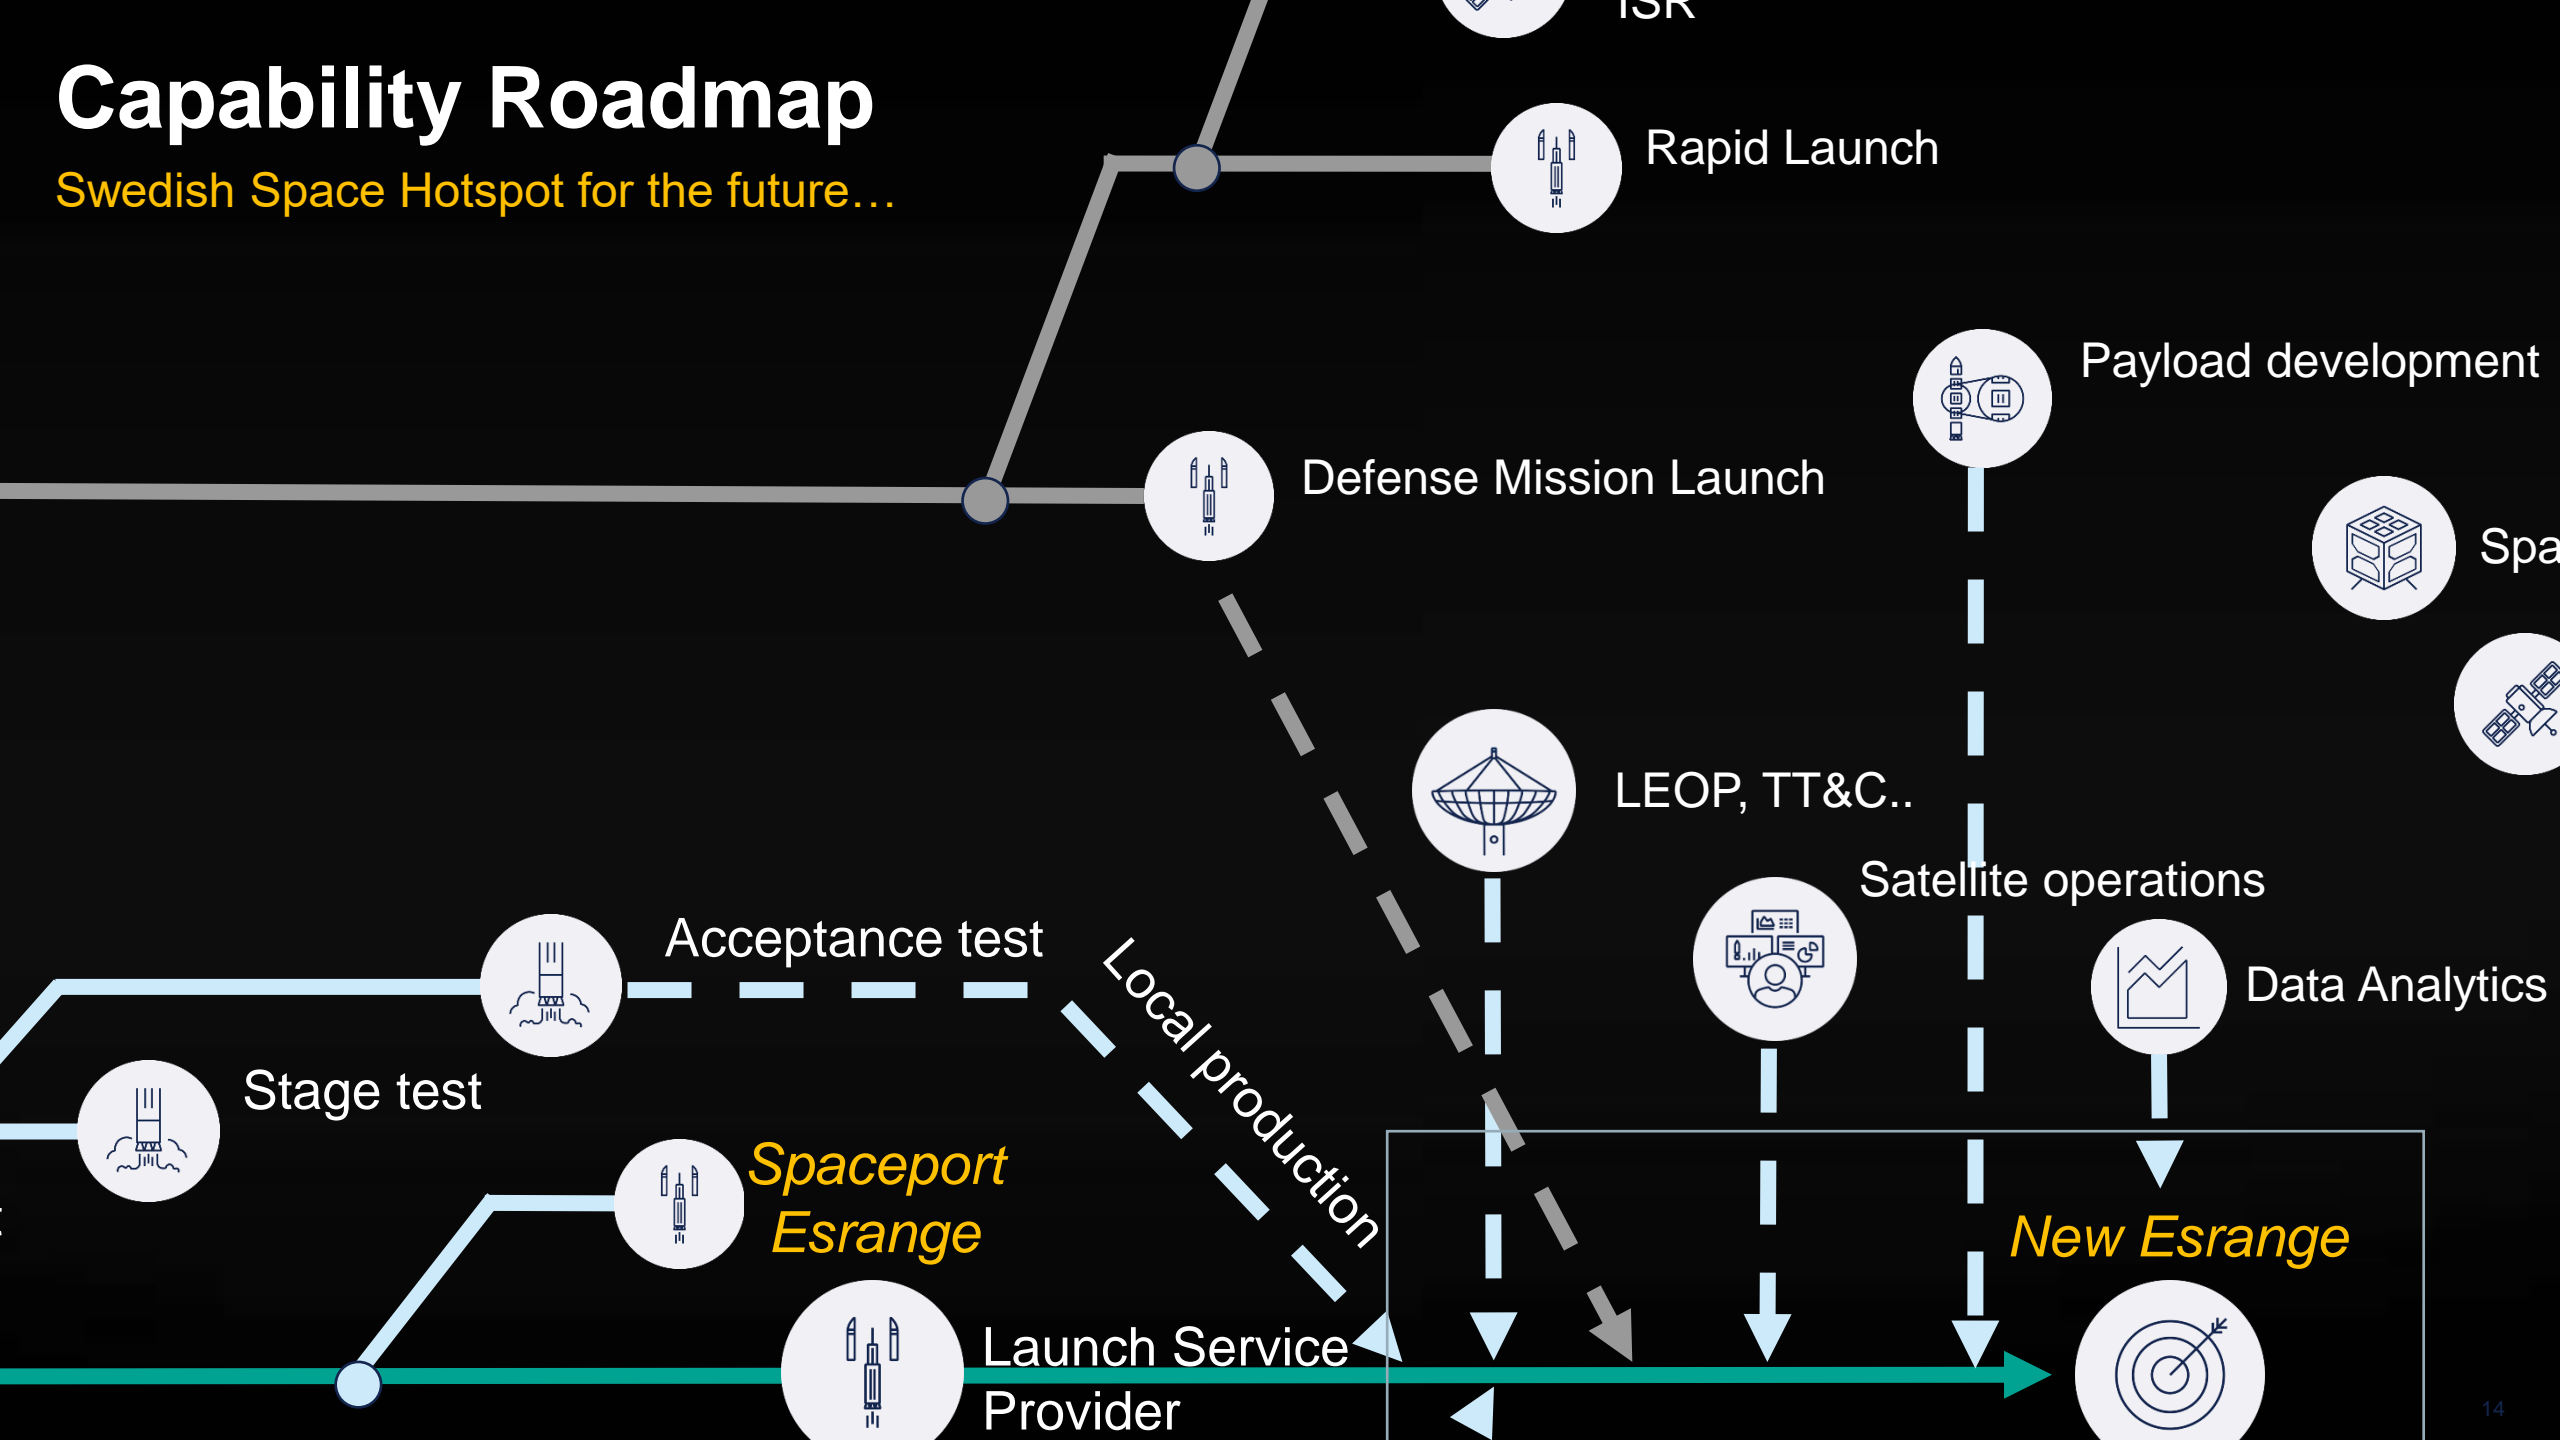

Vertical Stage Teststands

Reusability Tests

Planetary Landers

Testbed Esrangle

Ground Network Services

SSC Global Antenna Network

Space Domain Awareness

Orbital Satellite Launches

Spaceport Services

Satellite Launch Service Provider

Spaceport Esrangle

Inauguration Spaceport Espace
A manifestation of Espace and European Space Capability

SKAD
LIKHEIT

SKAD
LIKHEIT

5 EKOSYSTEM OCH

Capability Roadmap

So far...

Capability Roadmap

Going forward...

Capability Roadmap

Swedish Space Hotspot for the future...

Local Suppliers

National Partners

Global Clients & Partners

A large, semi-transparent image of an astronaut in a space suit floating in space, positioned in the upper half of the frame. The astronaut is oriented horizontally, with their head to the right and feet to the left. The background is a dark blue gradient.