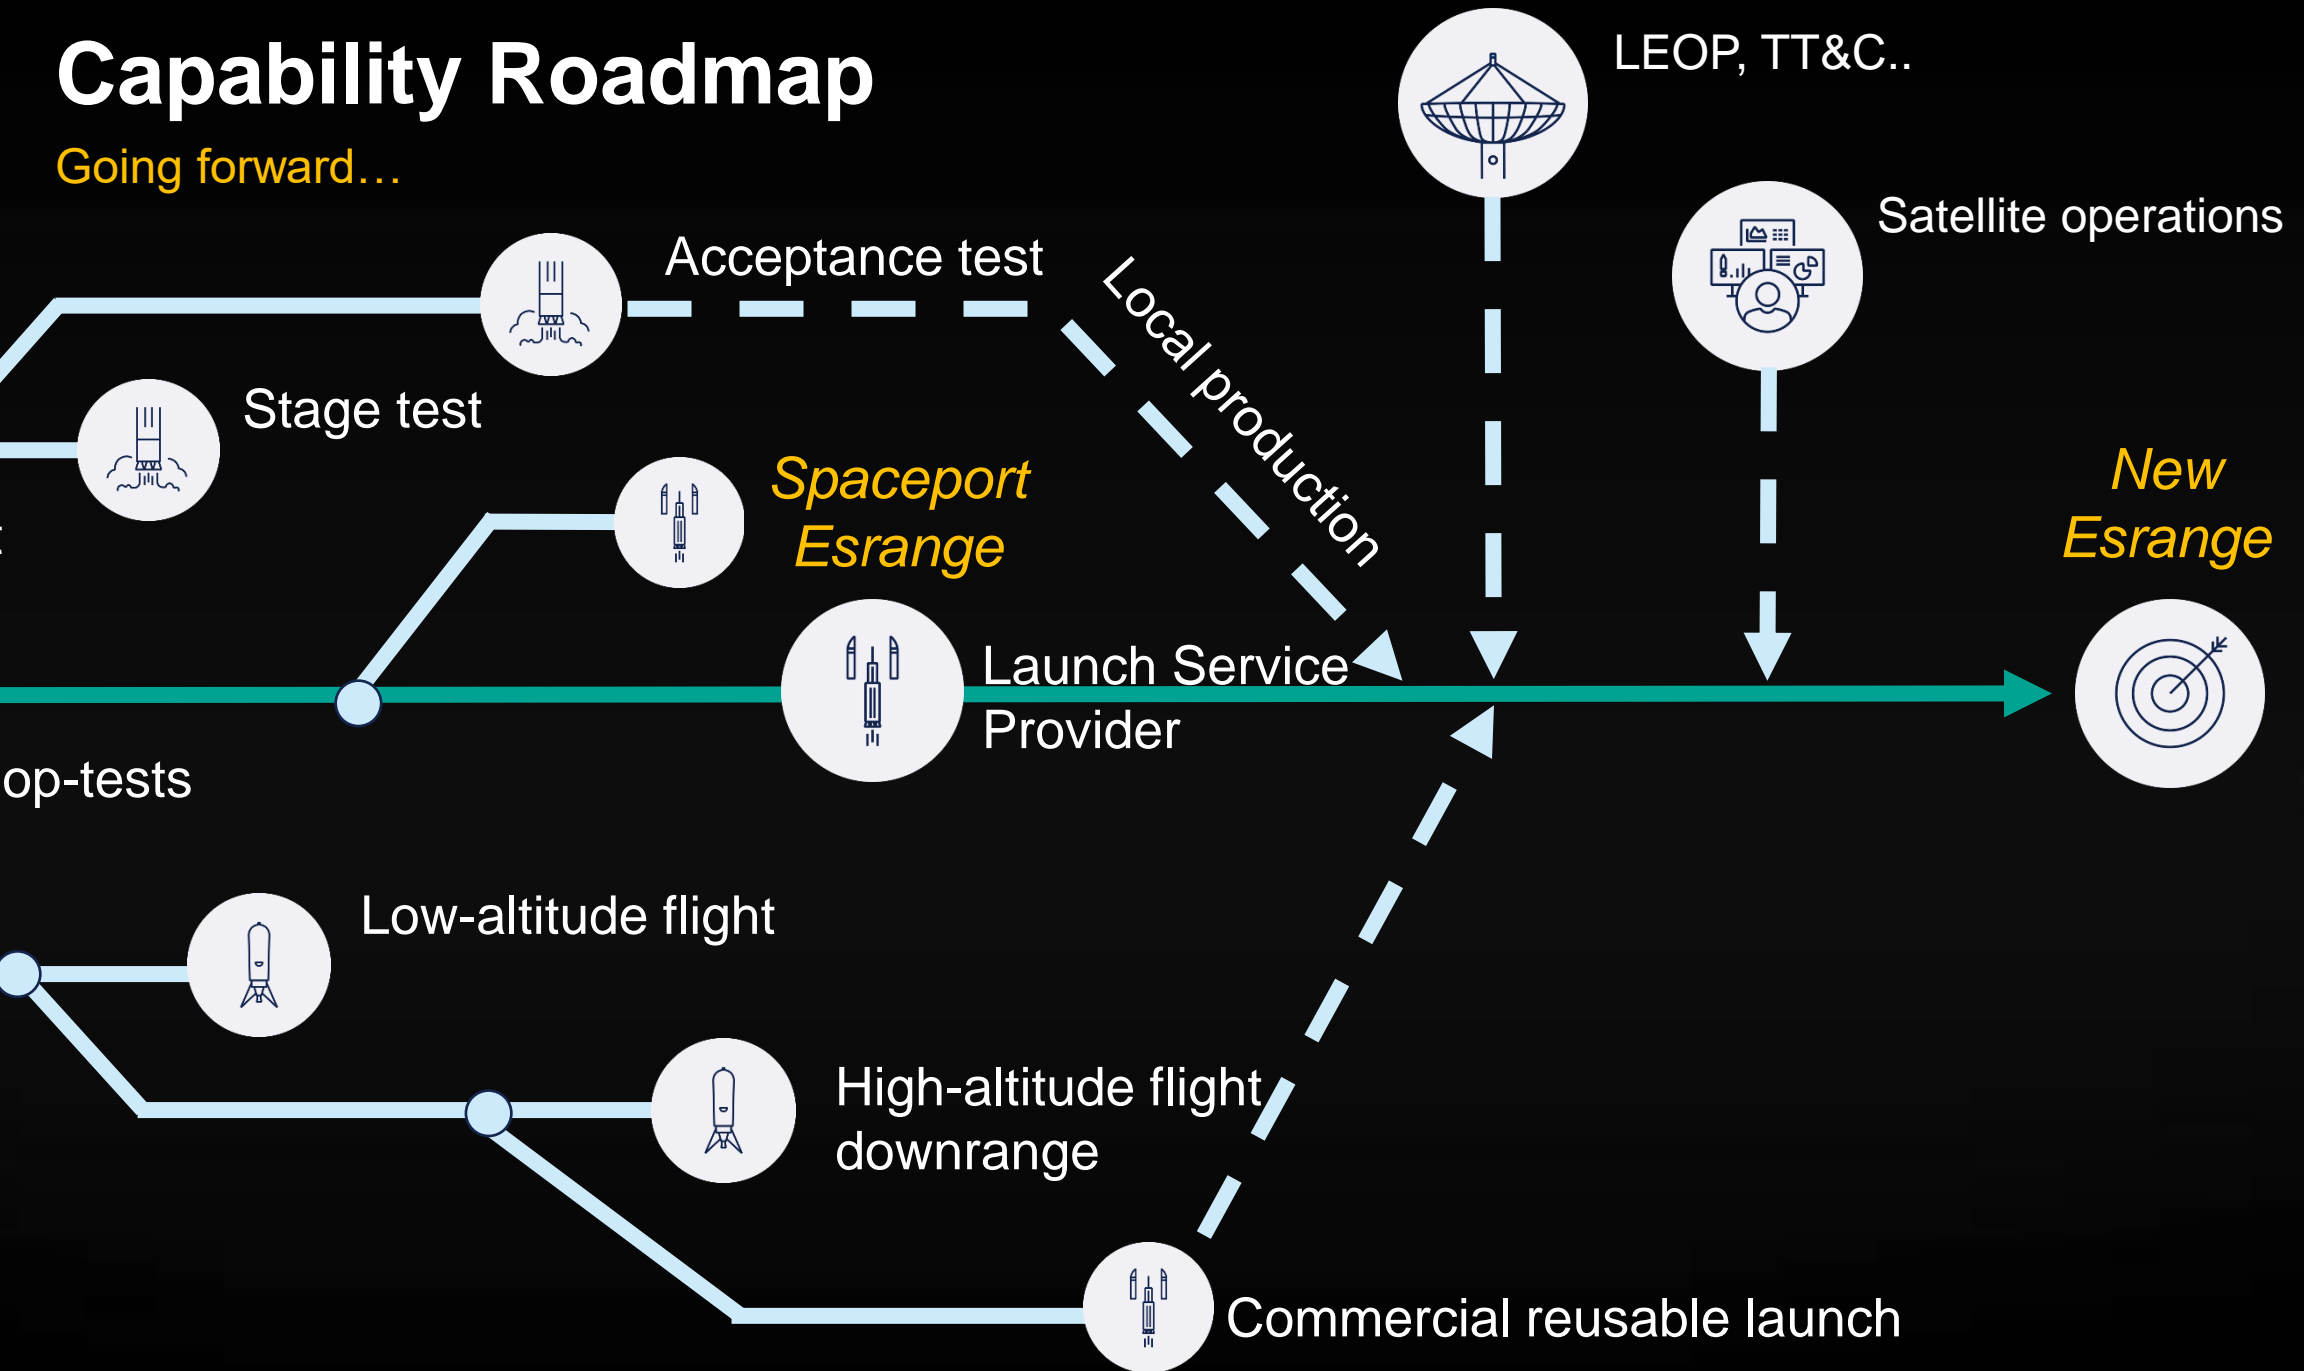

Capability Roadmap

Going forward...